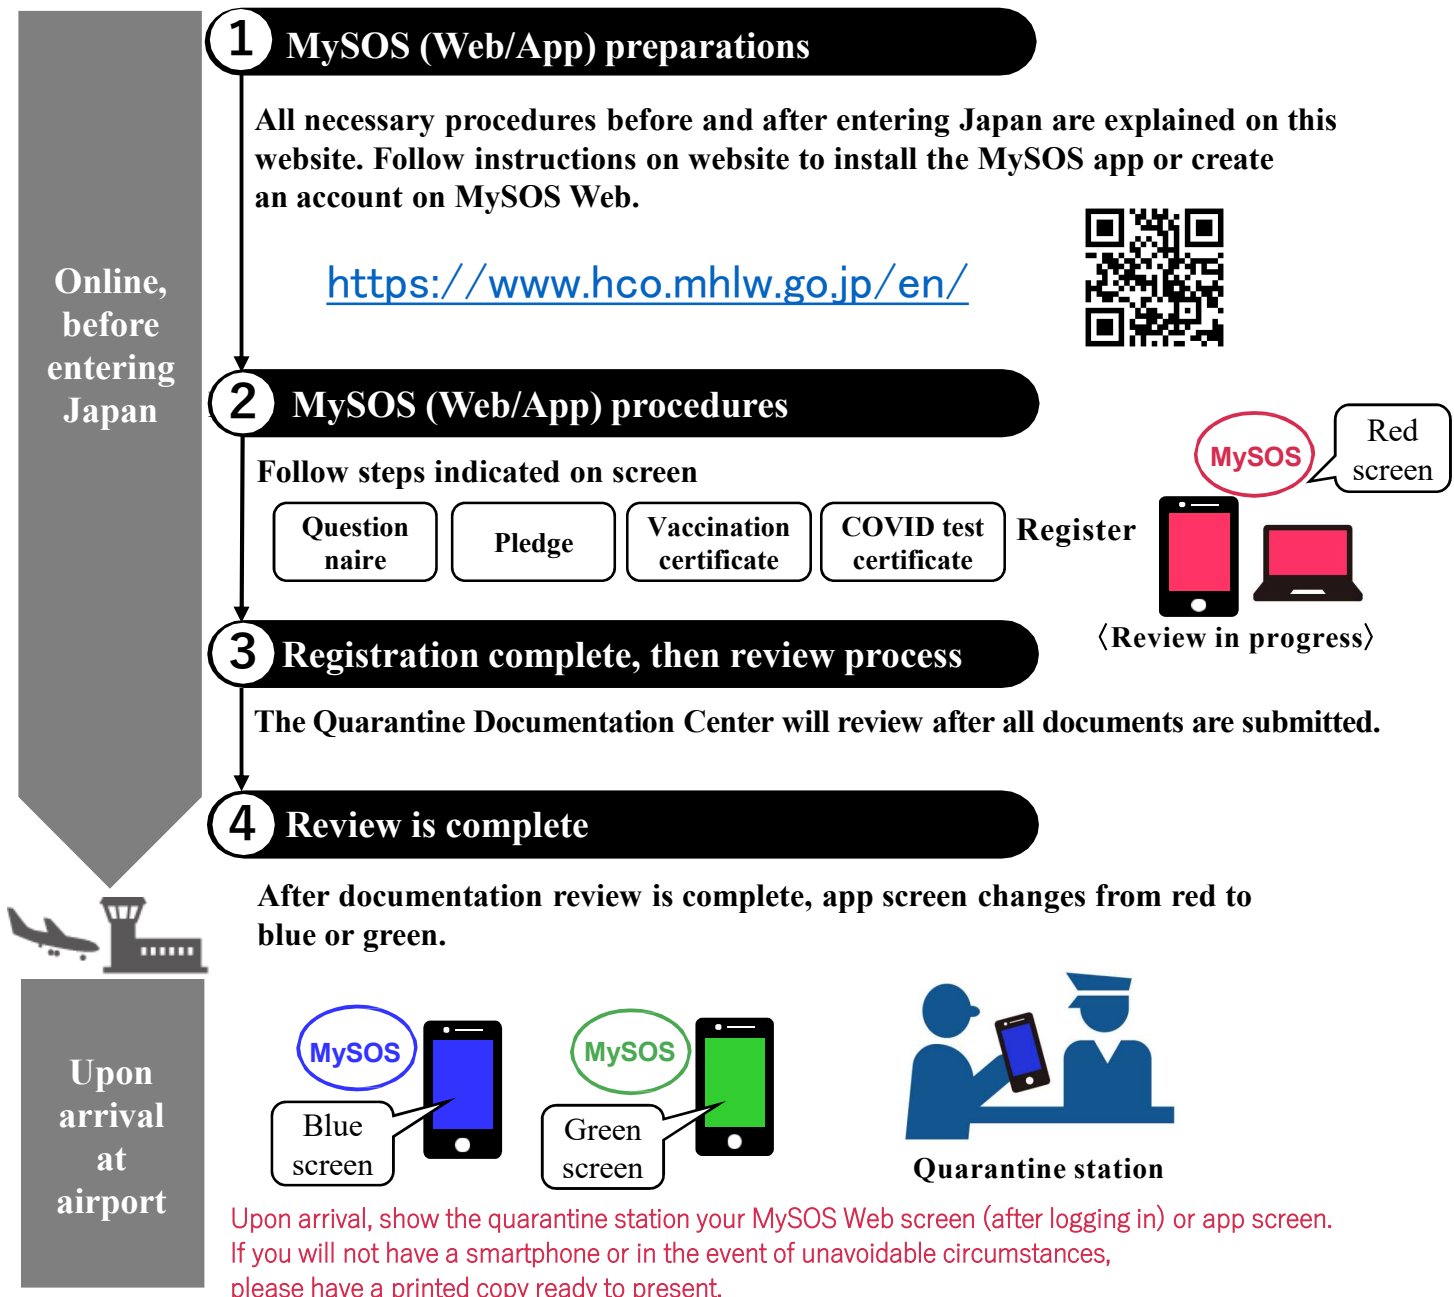

To Anyone Entering/Returning to Japan

Fast Track is a way to handle some quarantine procedures by Internet or smartphone app before you enter Japan.

Please use Fast Track

Using Fast Track will help speed quarantine procedures and reduce waiting times at the airport. We encourage travelers to use it.

Fast Track Procedures

* The registration review process can take some time. Please check the website for details.

Fast Track website

www.hco.mhlw.go.jp/fasttrack/